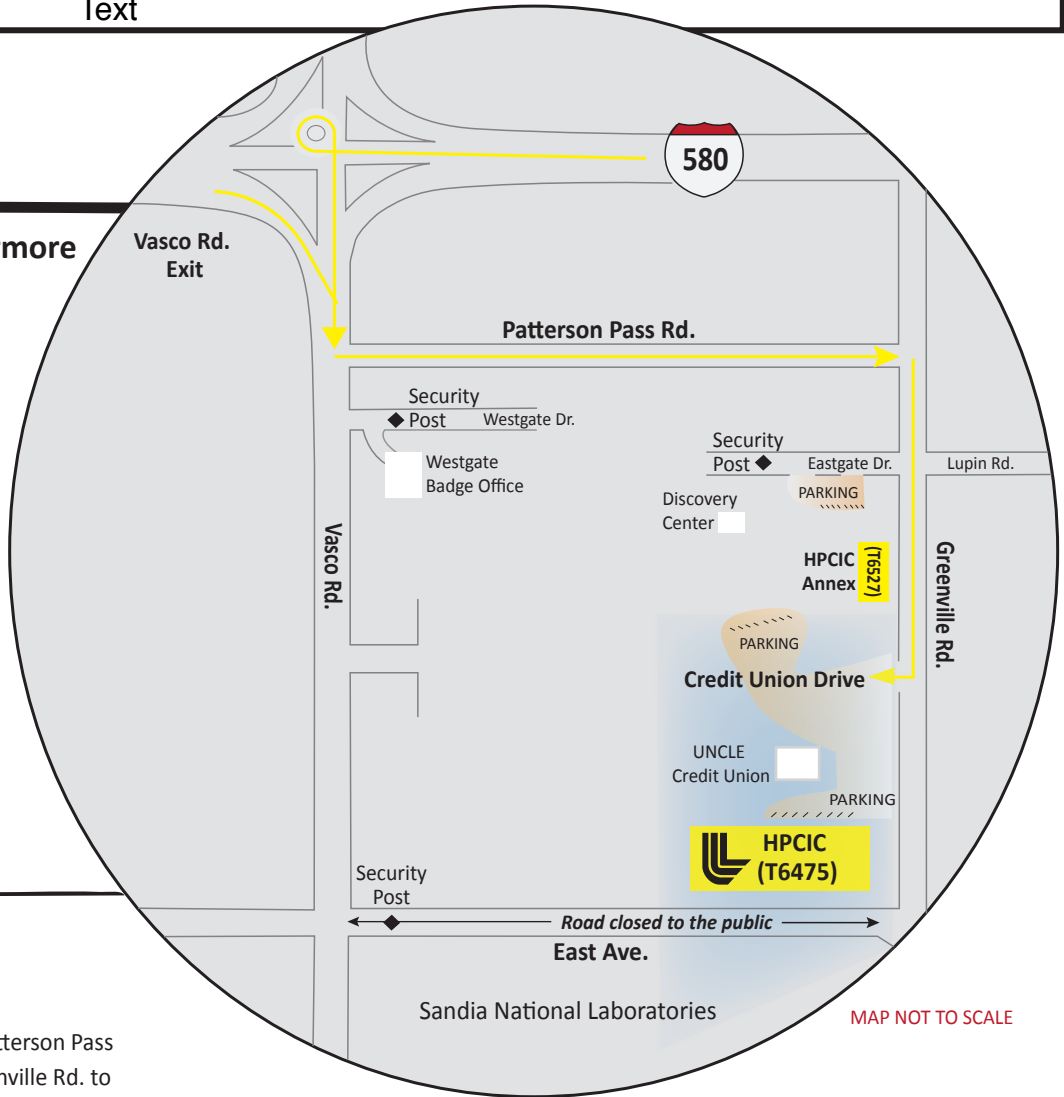

San Francisco Airport to LLNL, Livermore - Driving time: 1-1/4 hours / Distance: 52 miles
Oakland Airport to LLNL, Livermore - Driving time: 45 minutes / Distance: 33 miles
San Jose Airport to LLNL, Livermore - Driving time: 50 minutes / Distance: 35 miles

Text

LAWRENCE LIVERMORE NATIONAL LABORATORY

HPC Innovation Center: (925) 424-8000

Heading East on Hwy 580, take the Vasco Rd. exit and head South on Vasco Rd. to Patterson Pass Rd. Turn left (East) on Patterson Pass Rd. to Greenville Rd. Turn right (South) on Greenville Rd. to Credit Union Drive (past the stop light at Lupin Way/East Gate Drive). Turn right on Credit Union Drive. Please do not park in the designated UNCLE Credit Union parking lot.

MAP NOT TO SCALE